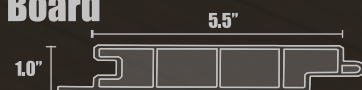

## *Engineered for Life*

**No FOAM OR WOOD fillERS**  
**Will NOT ABSORB MOISTURE**  
**No EXPOSED FASTENERS**

**5/4"  
Board**

Exceeds ADA Requirements for Slip Resistance

# The ULTIMATE PVC DECKING

4 colors 12, 16, & 20 Ft. Lengths

Quick & Simple TONGUE & GROOVE  
**INSTALLATION**

AUTOMATIC BOARD SpACING AND ALIGNMENT  
No Expensive FASTENERS  
No Tedious SPACERS  
Up to 16" CENTERS